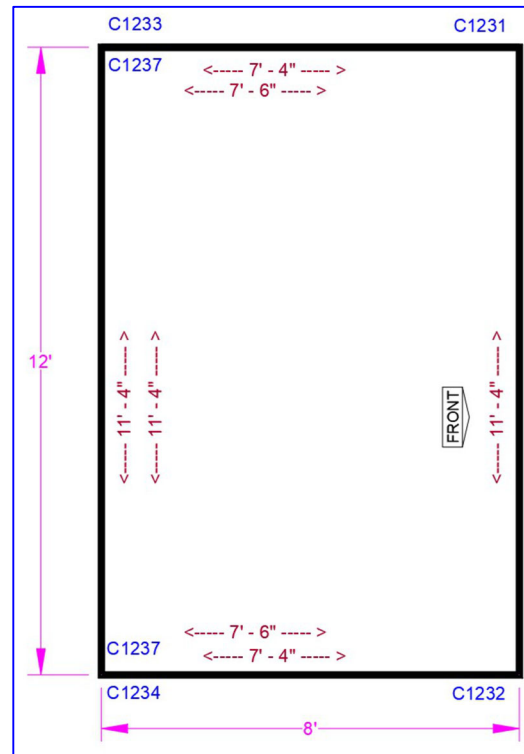

8x12 Gable Extension Tent

8x12 Gable Extension Frame Tent			
Qty	FITTINGS	Part #	
1	Corner - Front Right	C1231	
1	Corner - Front Left	C1232	
1	Corner - Back Right	C1233	
1	Corner - Back Left	C1234	
0	Center - Back Top	C1236	
0	Center - Front	C1238	
0	Center - Back Mid	C1240	
2	Mid Back Corner	C1237	
22	Pin - Wire Loop	A02	
4	Base Plates - Tension	C1011-Q	
4	Tension Ropes	ROPE003	
Qty	Size	Poles	Color
2	7'-6"	Rafter	
3	11'-4"	Spreader	
2	7'-4"	Side Spreader	
2	8'-11"	Back Legs	
2	7'-8"	Front Legs	Black
Qty	Accessories		
4	Corner Leg Braces		
4	Tee Joint Leg Braces		
8	Ratchet Ropes and Stakes (6 Minimum)		
40	Feet of Perimeter Sidewall		
Options			
Colors (Solid or stripes)			
Clear 20 Ga.			
Notes			