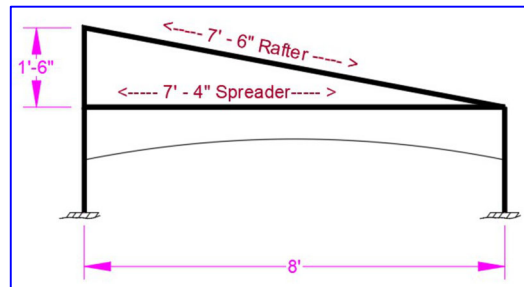

8x12 Gable Extension Tent

8x12 Gable Extension Frame Tent			
Qty	FITTINGS	Part #	
1	Corner - Front Right	C1231	
1	Corner - Front Left	C1232	
1	Corner - Back Right	C1233	
1	Corner - Back Left	C1234	
0	Center - Back Top	C1236	
0	Center - Front	C1238	
0	Center - Back Mid	C1240	
2	Mid Back Corner	C1237	
22	Pin - Wire Loop	A02	
4	Base Plates - Tension	C1011-Q	
4	Tension Ropes	ROPE003	
Qty	Size	Poles	Color
2	7'-6"	Rafter	
3	11'-4"	Spreader	
2	7'-4"	Side Spreader	
2	8'-11"	Back Legs	
2	7'-8"	Front Legs	Black
Qty	Accessories		
4	Corner Leg Braces		
4	Tee Joint Leg Braces		
8	Ratchet Ropes and Stakes (6 Minimum)		
40	Feet of Perimeter Sidewall		
Options			
Colors (Solid or stripes)			
Clear 20 Ga.			
Notes			